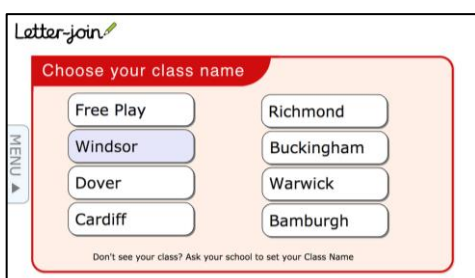

Choose a Classroom

Once logged-in, choose your child's classroom and you can use Letter-join's resources and fun activities to reinforce the handwriting we teach at school. You can trace over the letters and words and play the games on your tablet.

We are limited to the number of users who can log in to this account, so please do not share these log-in details.